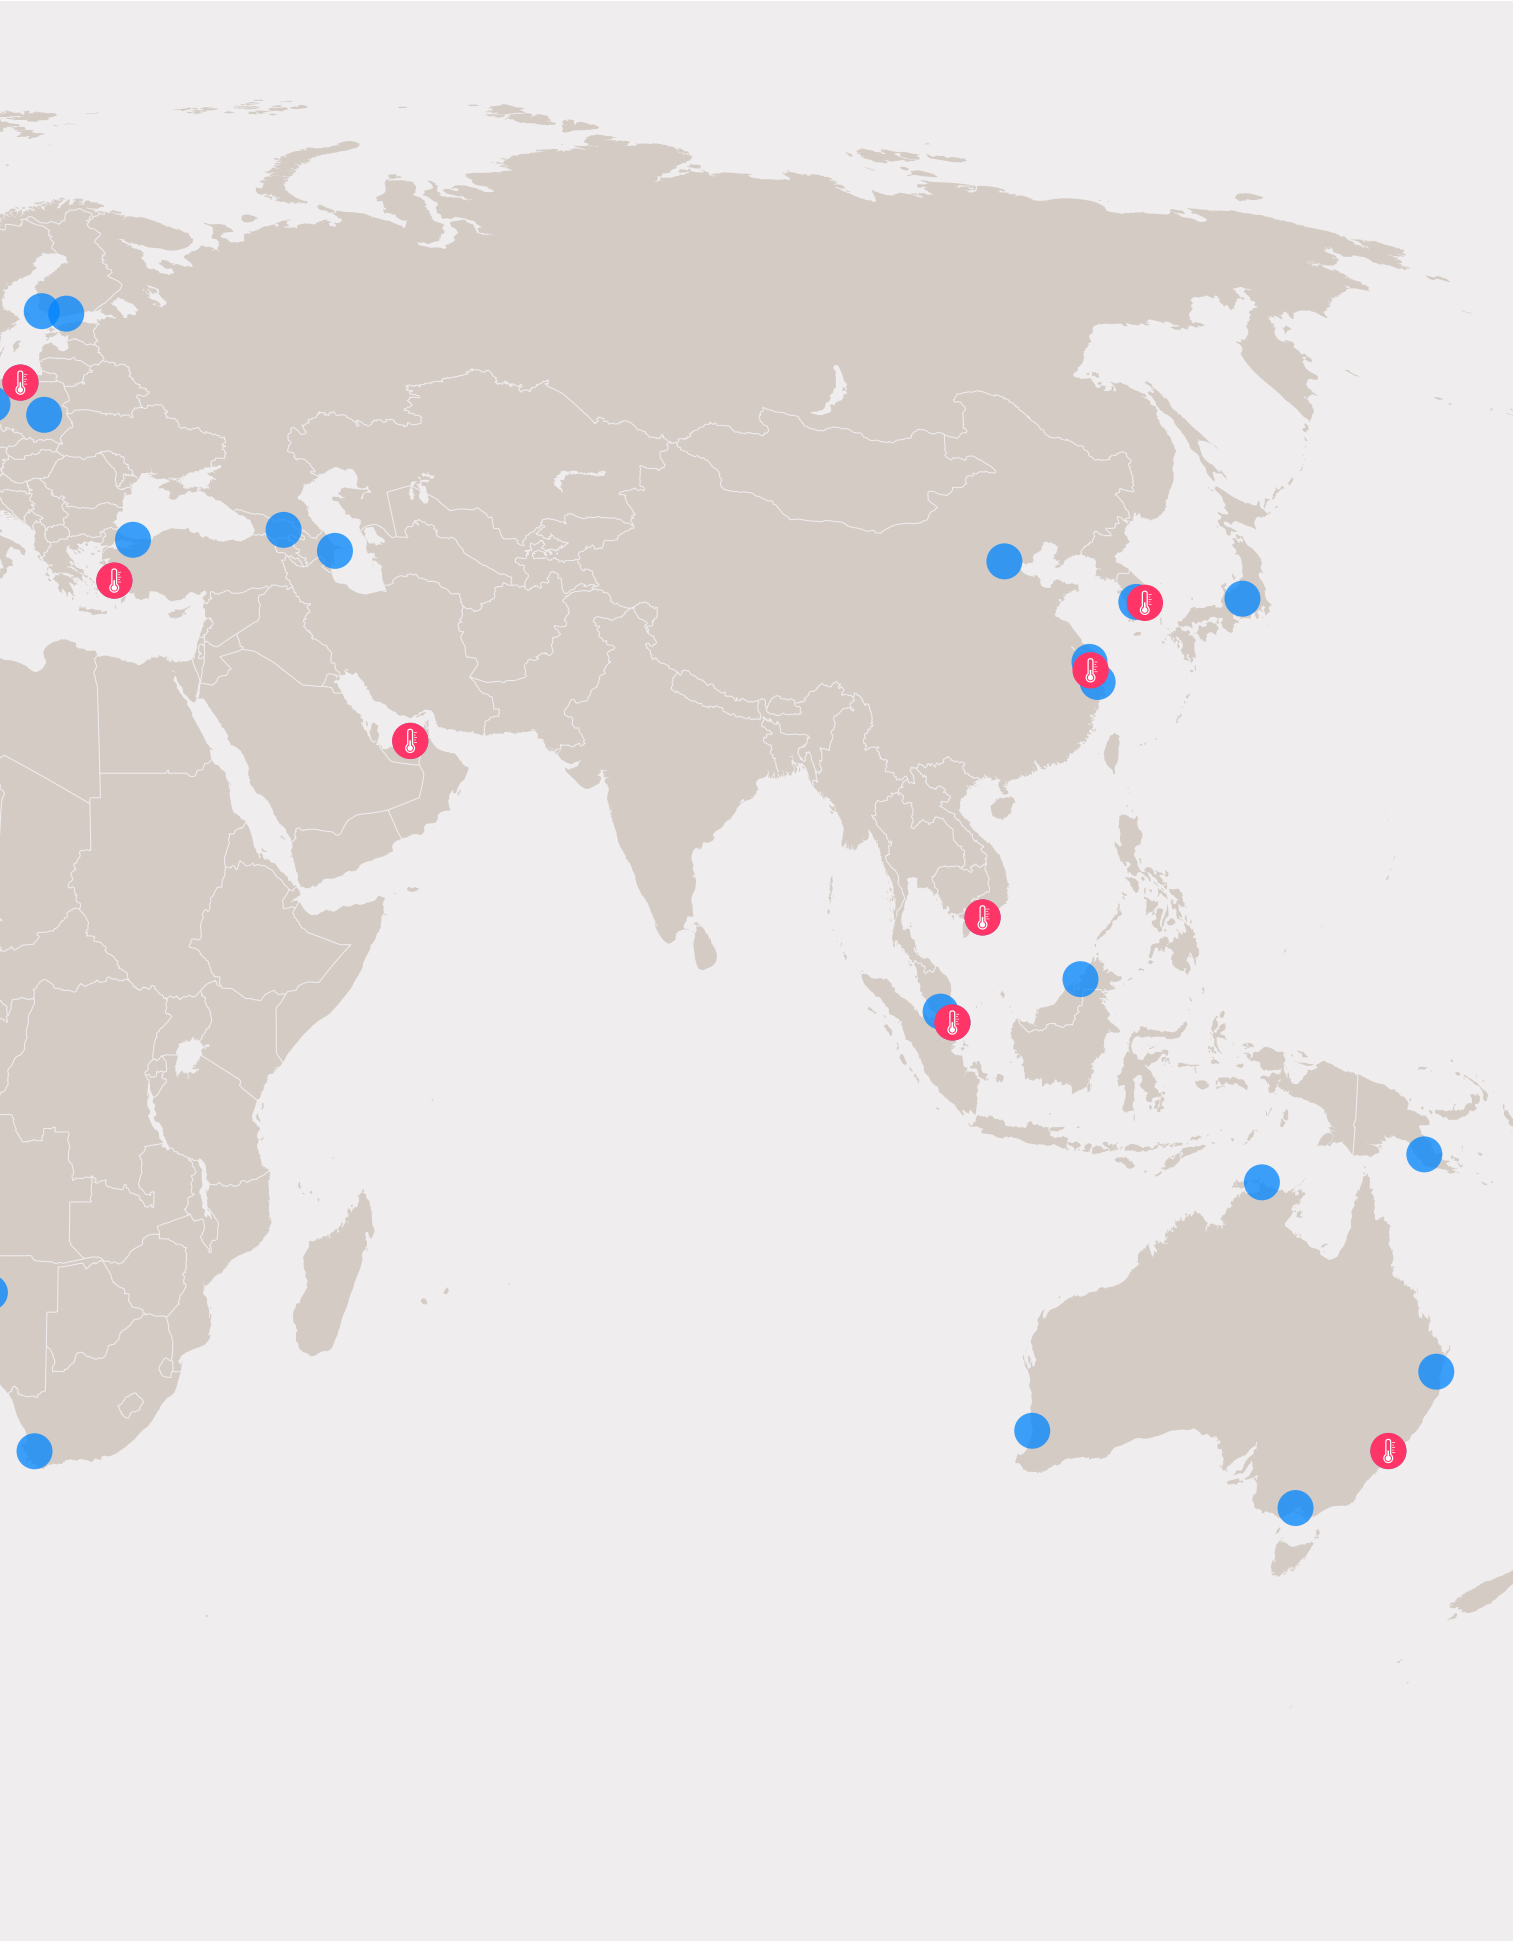

Our global volume gives us access to strong buying rates and contacts with the main reefer shipping lines globally and locally.

Reefer experts at key locations

With carefully selected office locations worldwide, we pride ourselves to be represented in all reefer markets from South & North America throughout Europe & Middle East to Far East and Australia.

Road Freight

Within Europe, we operate a fleet of more than 300 reefer trucks. Our reefer trailers are monitored, thus keeping us informed about the exact position and temperature of the cargo. By strict temperature control, we ensure that the cold chain remains unbroken and that your perishable, chilled and frozen cargo stays in good condition from pick-up until delivery anywhere in Europe.

Dedicated Reefer Sea Logistics offices

Dedicated Blue Water Reefer Logistics offices

- | | | | |
|-----------|-------------|------------|------------|
| Esbjerg | Dublin | Lisbon | Rotterdam |
| Aalborg | Gdańsk | Manchester | São Paulo |
| Barcelona | Halifax | Miami | Santiago |
| Busan | Hamburg | Milan | Shanghai |
| Brest | Ho Chi Minh | Oslo | Singapore |
| Dubai | Izmir | Nuuk | St. John's |
| | | | Sydney |

Reefer Sea Logistics offices

Esbjerg, Denmark

Address

Blue Water Shipping A/S
Trafikhavnskaj 9
6700 Esbjerg
Denmark

Contacts

Simon Auken Skov
+45 7913 4681 | sias@bws.net

Aalborg, Denmark

Address