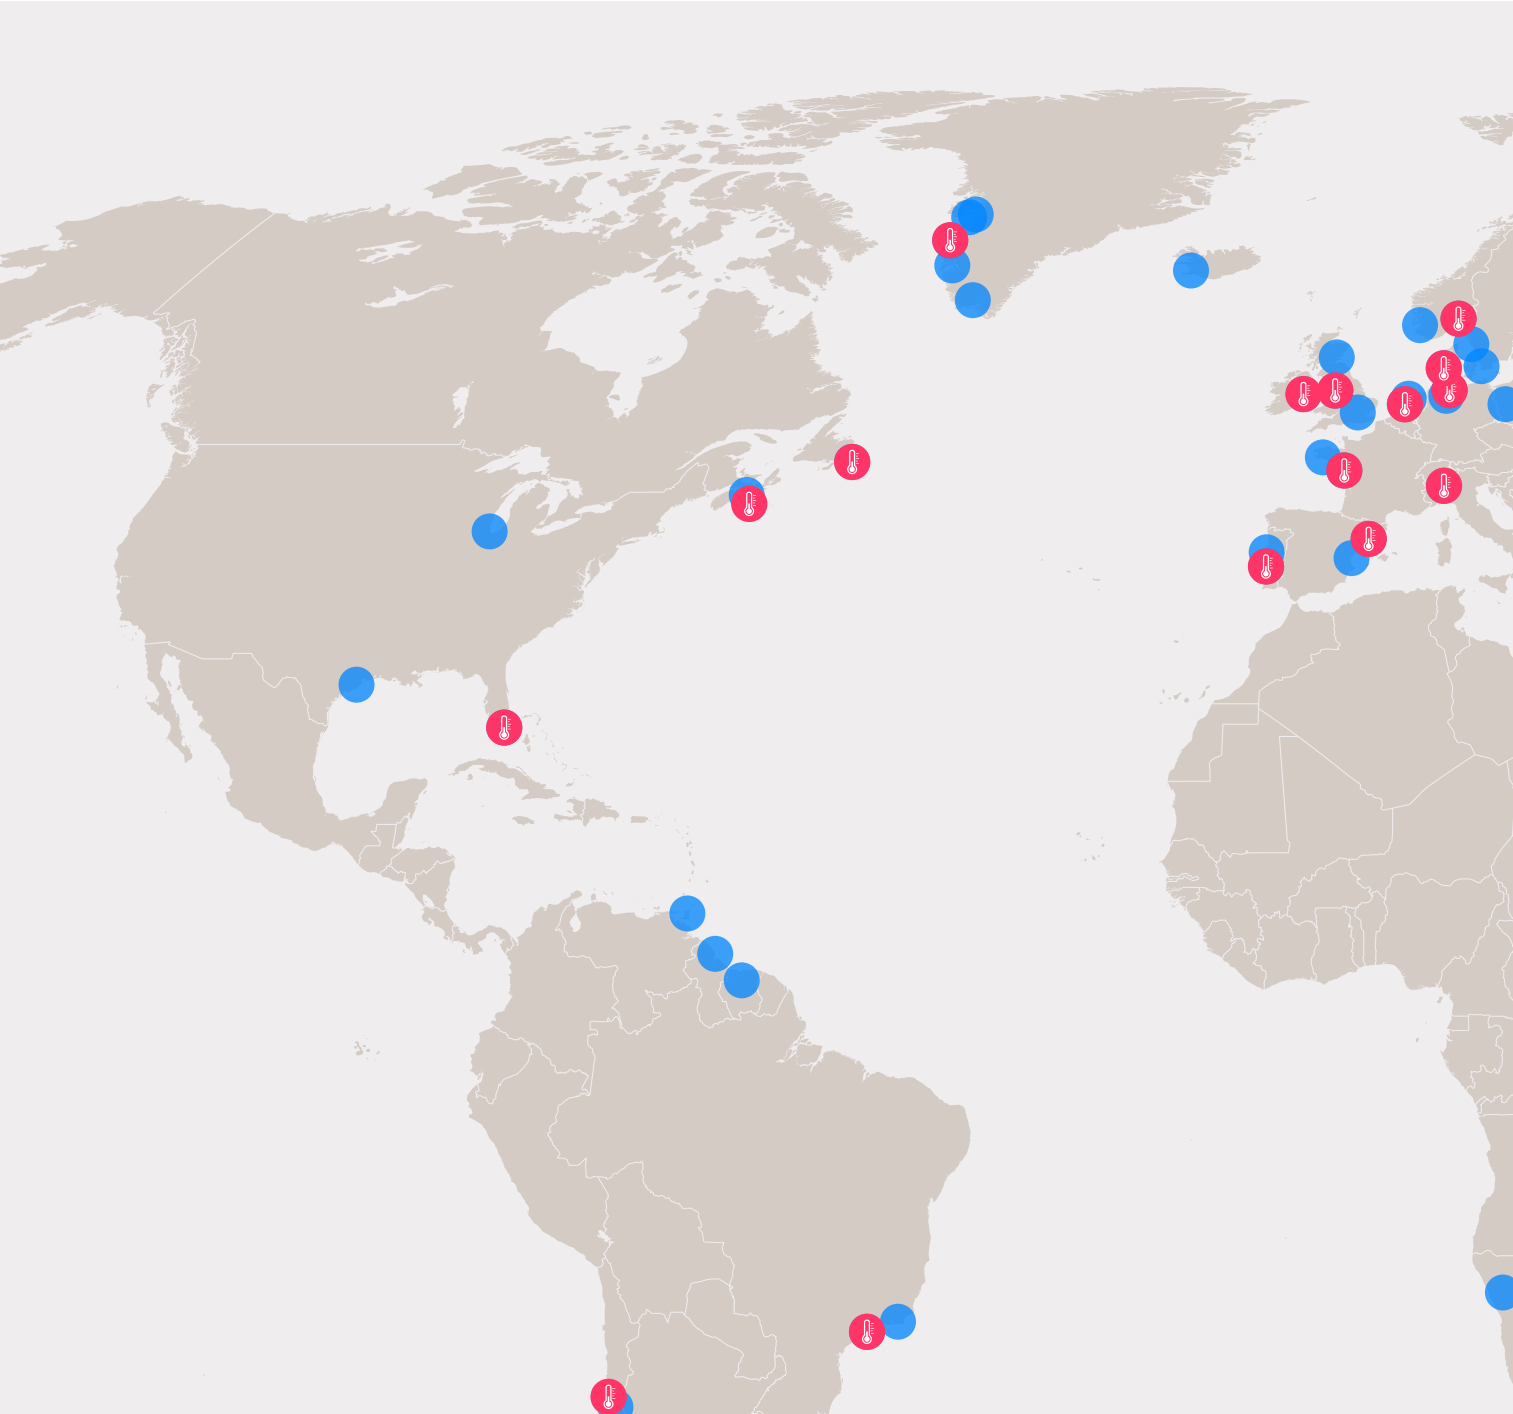

Our global volume gives us access to strong buying rates and contacts with the main reefer shipping lines globally and locally.

Reefer experts at key locations

With carefully selected office locations worldwide, we pride ourselves to be represented in all reefer markets from South & North America throughout Europe & Middle East to Far East and Australia.

Therefore, Blue Water Shipping's dedicated team of airfreight specialists are creating tailor made and cost effective airfreight solutions for fresh and temperature controlled shipments worldwide, whether it is a small sample or several tons of cargo.

Dedicated Reefer Sea Logistics offices

Dedicated Blue Water Reefer Logistics offices

- | | | | |
|-----------|-------------|------------|------------|
| Esbjerg | Dublin | Lisbon | Rotterdam |
| Aalborg | Gdańsk | Manchester | São Paulo |
| Barcelona | Halifax | Miami | Santiago |
| Busan | Hamburg | Milan | Shanghai |
| Brest | Ho Chi Minh | Oslo | Singapore |
| Dubai | Izmir | Nuuk | St. John's |
| | | | Sydney |

Reefer Sea Logistics offices

Esbjerg, Denmark

Address

Blue Water Shipping A/S
Trafikhavnskaj 9
6700 Esbjerg
Denmark

Contacts

Simon Auken Skov
+45 7913 4681 | sias@bws.net

Aalborg, Denmark

Address