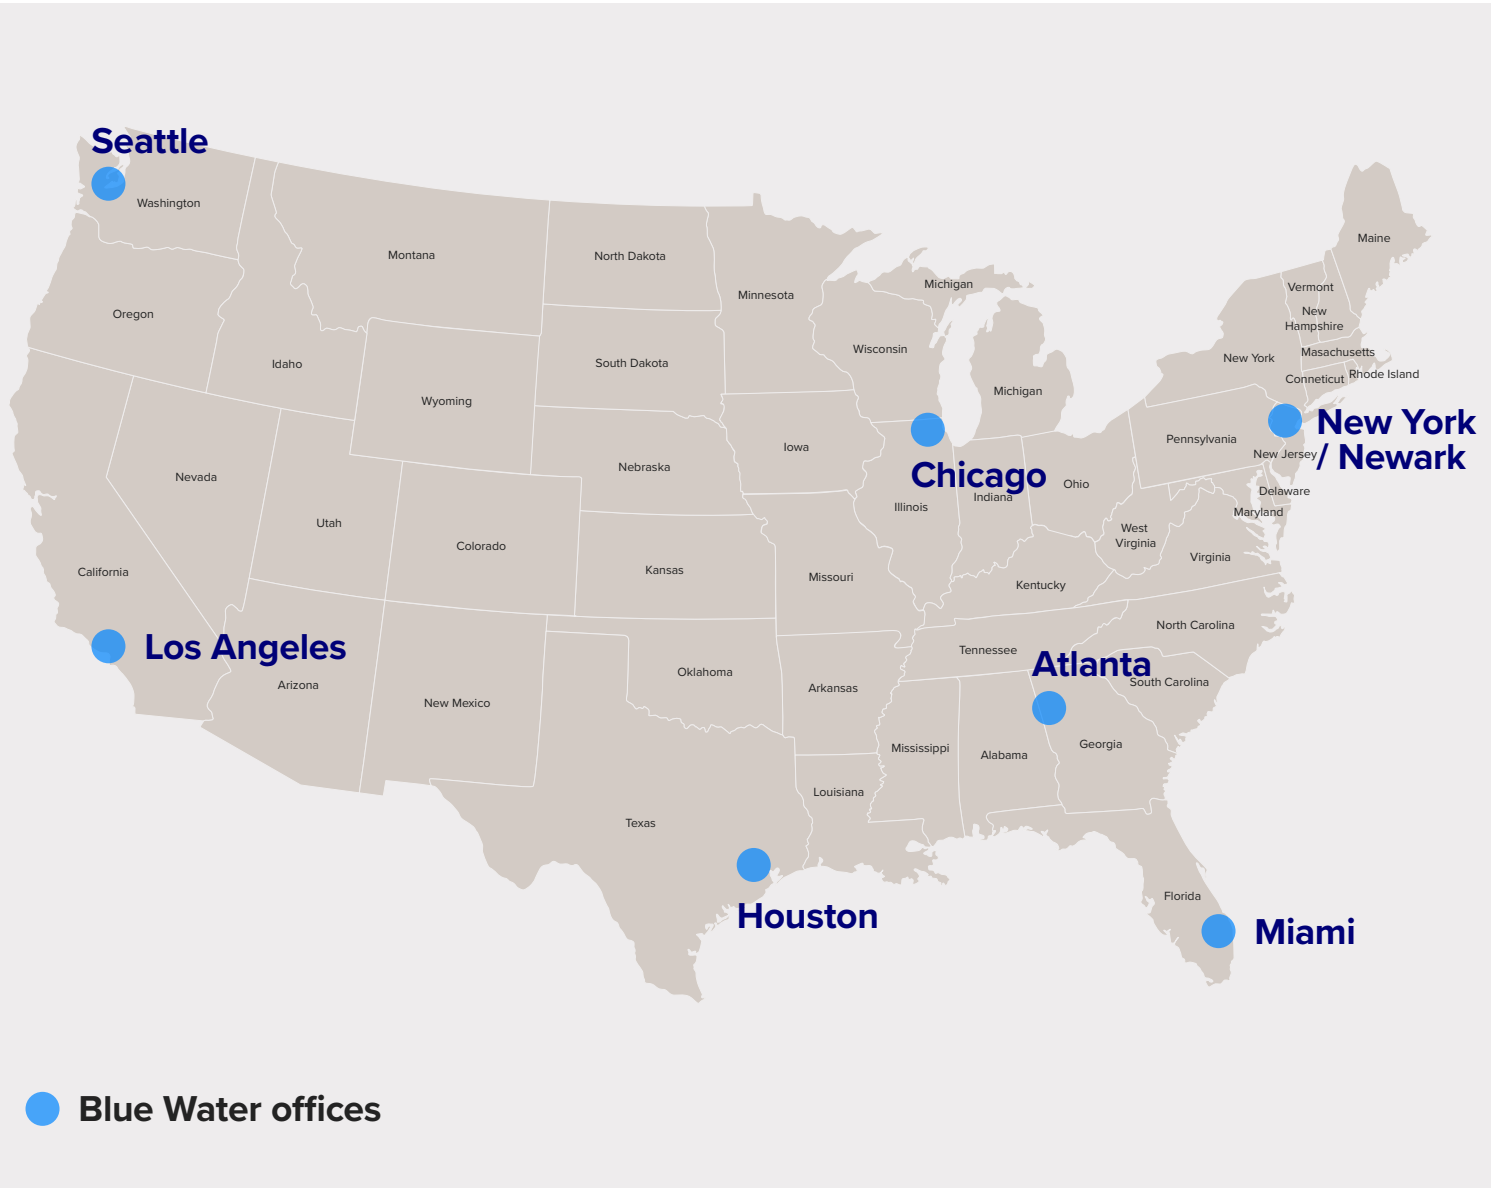

Select services